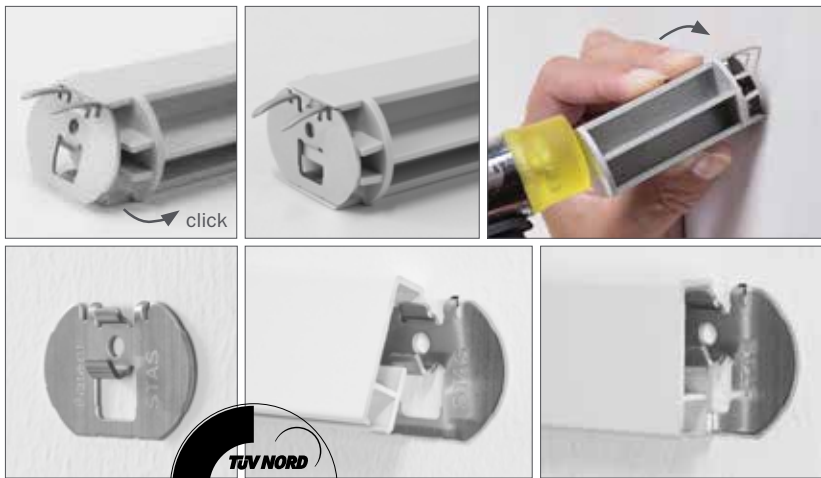

STAS drywallXpress

no stress with the STAS drywallXpress

With the STAS drywallXpress you can mount a picture hanging system on a plaster wall in no time. No need to pick up that drill because you don't have to drill to assemble this system. The STAS drywallXpress is a complete picture hanging system that consists of clips, cliprail and an auxiliary tool. With the help of the enclosed tool and a hit with a hammer you can easily push the metal clips into your plaster wall. Click the rail onto the clips and combine this picture hanging system with the STAS cords with cobra.

STAS drywallXpress: the easiest picture hanging system in the world!

PATENT PENDING

Features

Dimensions	rail: 8.2 x 25 mm clip: 23 x 35 x 18 mm
Colour	rail: white, alu clip: RVS
Material	rail: aluminium clip: RVS
Installation	wall mounting, not adjoining to ceiling
Weight capacity	20 kg/m
Warranty	5 years

For matching hooks and cords, see next page.

Parts

STAS cliprail white
RC10315 150 cm
RC10320 200 cm
RC10330 300 cm

STAS cliprail alu
RC30115 150 cm
RC30120 200 cm
RC30130 300 cm

STAS cliprail black
RC20115 150 cm
RC20120 200 cm
RC20130 300 cm

STAS drywall tool
RD40501

STAS drywallXpress connector
RT40200

STAS hooks and cords

After selecting a rail, choose a cord to hook anywhere into the rail and a hook to slide over the cord to the desired height.